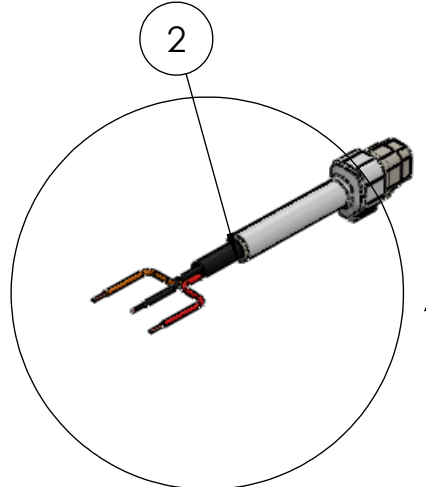

BOM Table					
ITEM NO.	PART NUMBER	DESCRIPTION	MANUFACTURER	VENDOR	QTY.
1	SLAU-UV-NB-ERT-DT	ANTENNA UNIT	SCAN~LINK TECHNOLOGIES	SCAN~LINK TECHNOLOGIES	1
2	SLPH-6-3-1.5m	POWER HARNESS	SCAN~LINK TECHNOLOGIES	SCAN~LINK TECHNOLOGIES	1
3	SLDU-005SR	DISPLAY UNIT	SCAN~LINK TECHNOLOGIES	SKAN~LINK TECHNOLOGIES	1

**DETAIL A  
SCALE 1 : 1**

ORANGE = REVERSE TRIGGER

BLACK = GROUND

RED = POWER (+12/24V)

ORANGE = REVERSE TRIGGER

BLACK = GROUND

RED = POWER (+12/24V)

**PROPRIETARY AND CONFIDENTIAL**  
THE INFORMATION CONTAINED IN THIS DRAWING IS THE SOLE PROPERTY OF SCAN~LINK TECHNOLOGIES. ANY REPRODUCTION IN PART OR AS A WHOLE WITHOUT THE WRITTEN PERMISSION OF SCAN~LINK TECHNOLOGIES IS PROHIBITED.

	NAME	DATE
DRAWN	AB	FEB-16
CHECKED	JF	
ENG APPR.	JF/US	
MFG APPR.	JF/US	
Q.A.	JF/US	
COMMENTS:		

<b>SCAN~LINK</b>		
<b>TITLE: STANDARD ENHANCED RELAY UNIT - REVERSE TRIGGER</b>		
SIZE <b>B</b>	DWG. NO. <b>STANDARD ENHANCED RELAY UNIT</b>	REV <b>0</b>
SCALE: 1:3		SHEET 1 OF 1